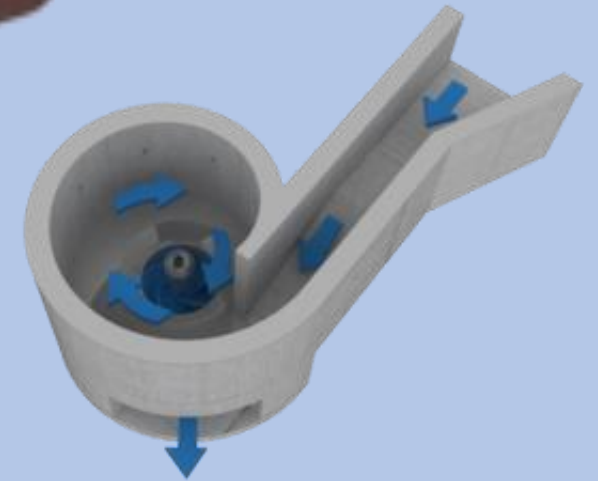

*TURBULENT

<https://www.turbulent.be/>